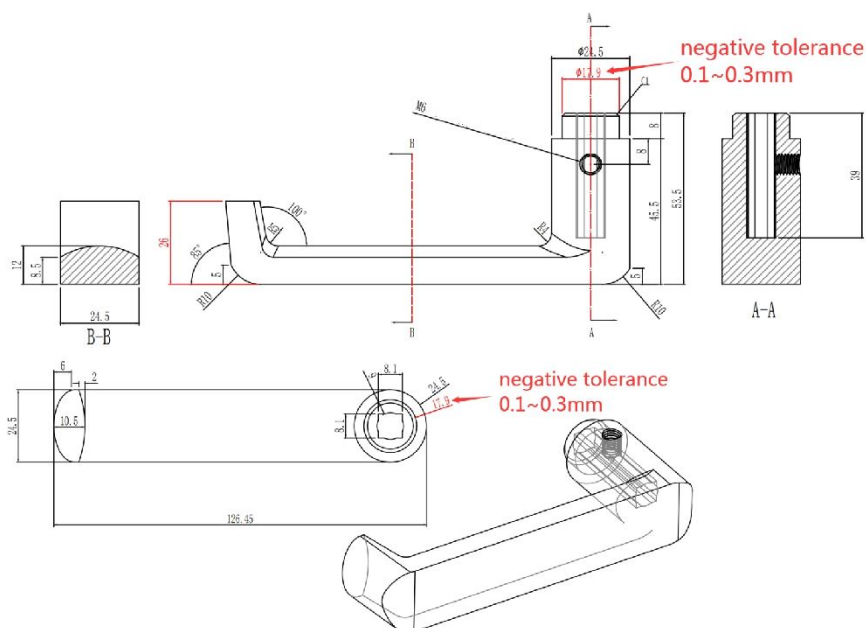

PRODUCT SHEET

Description:

Door Lock Alu Handle "Frank", Black Finish, 8x8x100mm Split Spindle

Item number:

27.20.208-4

| Units | Box | Carton | HS Code | Barcode |
|-------|-----|--------|------------|---|
| Pair | 1 | 40 | 7616991099 |  5704866495714 |